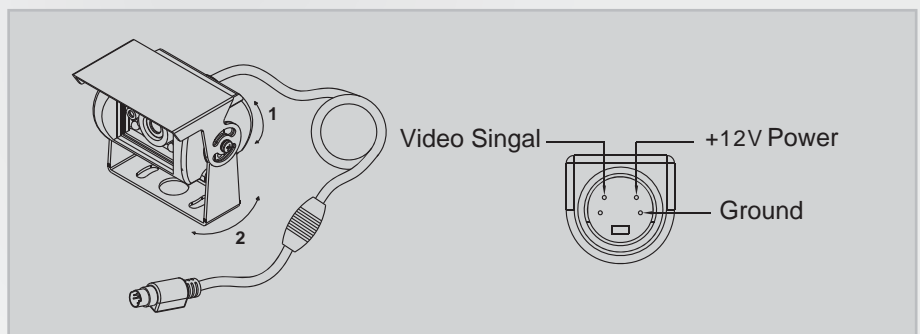

SPECIFICATIONS

VIDEO SYSTEM	NTSC	PAL
PICK UP ELEMENT	1/3 INCH CCD IMAGE SENSOR (INTER LINE)	
IMAGE SIGNAL PROCESS	DIGITAL SIGNAL PROCESSING SYSTEM	
LENS MOUNT	2.9 mm	
NUMBER OF PIXEL	510 (H) x 492 (V)	500 (H) x 582 (V)
PICTURE ELEMENTS	APPROXIMATELY 250K	APPROXIMATELY 290K
HORIZONTAL RESOLUTION	MAX. 420 TV LINES	
POWER SUPPLY	DC 12 ± 1V (at IR_ON 240 mA)	
SYNCHRONIZATION	INTERNAL	
SCANNING SYSTEM	2 : 1 INTERLACE	
SENSITIVITY	0 LUX -IR ON	
SENSITIVITY	0.01Lux	
S/N RATIO	Max 48 dB	
MIRRORING	YES	
AUTO GAIN CONTROL	YES	
WHITE BALANCE	AUTO	
ELECTRONIC SHUTTER	NTSC: AUTO: 1/60S TO 1/10000S	
	PAL: AUTO: 1/50S TO 1/10000S	
OUTPUT	1 Vp-p COMPOSITE VIDEO OUTPUT, 75 OHMS	
IR RANGE	10 M	
WAVELENGTH	850 nm	
OPERATING TEMPERATURE	-5° C ~ +60° C	
TILT(1)	Max : 100°	
PAN(2)	Max : 30°	
DIMENSIONS (H x W x D)	69 x 77 x 76 mm	
WEIGHT	About 320g	

★Version updating is not going to inform, please check the on-going updating information