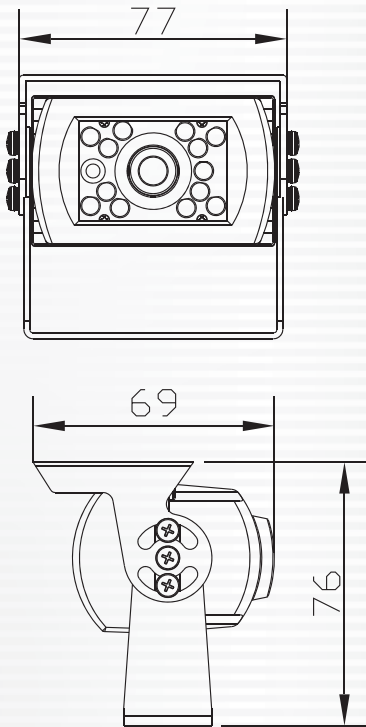

Back View

Vehicle Camera

NEW 2012 APR. V1.0

Mobile Surveillance AVM-930BV

- 1/3" SONY CCD
- Waterproof.
- 13PCS LEDs, Good Night Time Image, IR Distance 10M
- Adjustable Two Axis bracket, Tilt: 100° & Pan: 30°.
- Mirroring, Clear Image for Back-Draft.
- Diagonal: 128° ; Horizontal: 96° ; Vertical: 69°

AVM-930BV

Back View Vehicle Camera

DIMENSION UNT:mm

SPECIFICATIONS

VIDEO SYSTEM	NTSC	PAL
PICK UP ELEMENT	1/3 INCH CCD IMAGE SENSOR (INTER LINE)	
IMAGE SIGNAL PROCESS	DIGITAL SIGNAL PROCESSING SYSTEM	
LENS MOUNT	2.9 mm	
NUMBER OF PIXEL	510 (H) x 492 (V)	500 (H) x 582 (V)
PICTURE ELEMENTS	APPROXIMATELY 250K	APPROXIMATELY 290K
HORIZONTAL RESOLUTION	MAX. 420 TV LINES	
POWER SUPPLY	DC 12 ± 1V (at IR_ON 240 mA)	
SYNCHRONIZATION	INTERNAL	
SCANNING SYSTEM	2 : 1 INTERLACE	
SENSITIVITY	0 LUX -IR ON	
SENSITIVITY	0.01Lux	
S/N RATIO	Max 48 dB	
MIRRORING	YES	
AUTO GAIN CONTROL	YES	
WHITE BALANCE	AUTO	
ELECTRONIC SHUTTER	NTSC: AUTO: 1/60S TO 1/10000S	
	PAL: AUTO: 1/50S TO 1/10000S	
OUTPUT	1 Vp-p COMPOSITE VIDEO OUTPUT, 75 OHMS	
IR RANGE	10 M	
WAVELENGTH	850 nm	
OPERATING TEMPERATURE	-5° C ~ +60° C	
TILT(1)	Max : 100°	
PAN(2)	Max : 30°	
DIMENSIONS (H x W x D)	69 x 77 x 76 mm	
WEIGHT	About 320g	