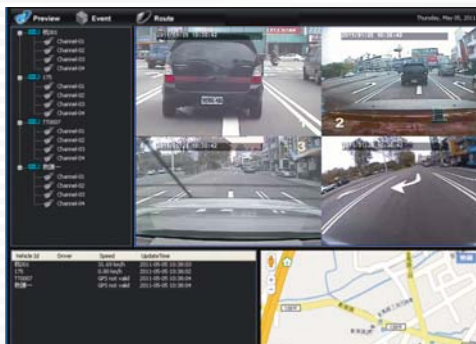

VVH-MD80D

8CH DVR with HDD Caddy Vehicle Recording System

Fleet Management

SPECIFICATIONS

Video Format	NTSC/PAL		
Operating System	Embedded Linux		
Video Input	8CH Input		
Max. Cam Power supplier	12V/250mA/Each		
Video Output	1CH Output		
Audio Input	1CH Input		
Audio Output	1CH Output		
Alarm Input	4 Alarm Input		
Control Mode	GUI		
Multi-Language	English / Chinese / Others		
Display Resolution	NTSC	240 fields/s (8x30 fields/s)	
	PAL	200 fields/s (8x25 fields/s)	
Recording Resolution	NTSC	Max. 30fps@CIF (real time recording)	
	PAL	Max. 25fps@CIF (real time recording)	
Recording Resolution	NTSC	Max. 30fps@CIF (real time playback)	
	PAL	Max. 25fps@CIF (real time playback)	
Display Mode	Full Screen, 4 / 9 Split		
Triplex	Record / Playback / Network		
Resolution	Display	NTSC	720 x 480
		PAL	720 x 576
	Recording	NTSC	360x240@CIF/ 720x480@D1/
		PAL	360x288@CIF/720x576@D1/
Compression Algorithm	H.264(1~ 5)		
HDD	2.5"SATA HDD Caddy Max. 1Tb		
Backup Device	USB Storage or through Carbox Player		
Playback Mode	Search Function: Time / Event		
	Full Screen		
LED Indicator	4 LED (LAN \ REC \ GPS \ Power)		
Signal Loss Detector	Yes		
Buzzer Alarm Output	Yes		
RS485	Yes		
MOUSE	Yes		
GPS	Yes		
G-SENSOR	Yes		
Network	Yes		
3G	optional		
WIFI	optional		
IR Remote Control	Yes		
Watchdog	Yes		
Extended Record Mode	Yes		
Power Supply	DC 8V~36V		
Dimension	250mm x 174.8mm x 69.5mm		
Operation Temperature	-20°C ~ +65°C		
Weight	1.85kg(with bracket and HDD)		

★Version updating is not going to inform, please check the on-going updating information